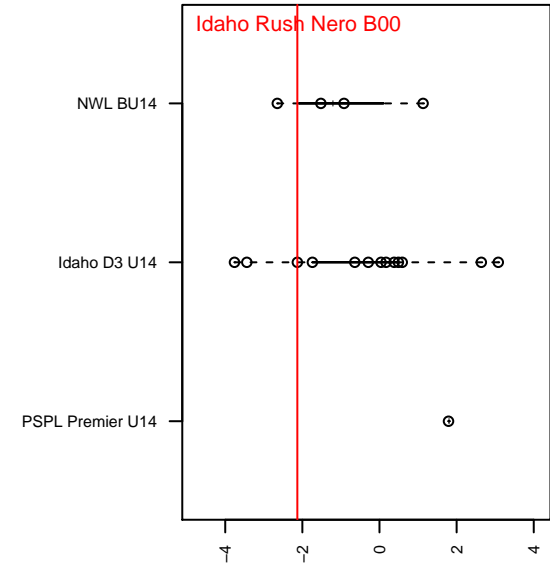

# Idaho Rush Nero B00

Idaho Rush Soccer  
 Boise, ID  
 B00 total strength=862  
 attack=1.4 defense=1.1  
 fall league = Idaho D3 U14  
 spr league = Spr Idaho D3 B U14

alt names used:  
 IDAHO RUSH NERO (ID)  
 Idaho Rush U14 Nero  
 IDAHO RUSH NERO U13 (ID)  
 IDAHO RUSH NERO  
 IDAHO RUSH NERO

Venues played:  
 2013 Spr Idaho D3 U13 Division 2 U13  
 2014 Idaho D3 U14 U14  
 2014 GEM State Challenge U14B U14  
 2014 Spr Idaho D3 B U14

**Idaho Rush Nero B00**  
 Dots are actual minus expected GF (blue circles) and GA (red triangles).  
 Blue line is smoothed change in attack strength. Red is smoothed change in defense strength.

**attack and defense variance (black dot)  
relative to other teams  
and top 10 in region**

**attack and defense rating  
relative to others at age  
and all opponents in last 13 months**

**Performance relative to 13 month average**