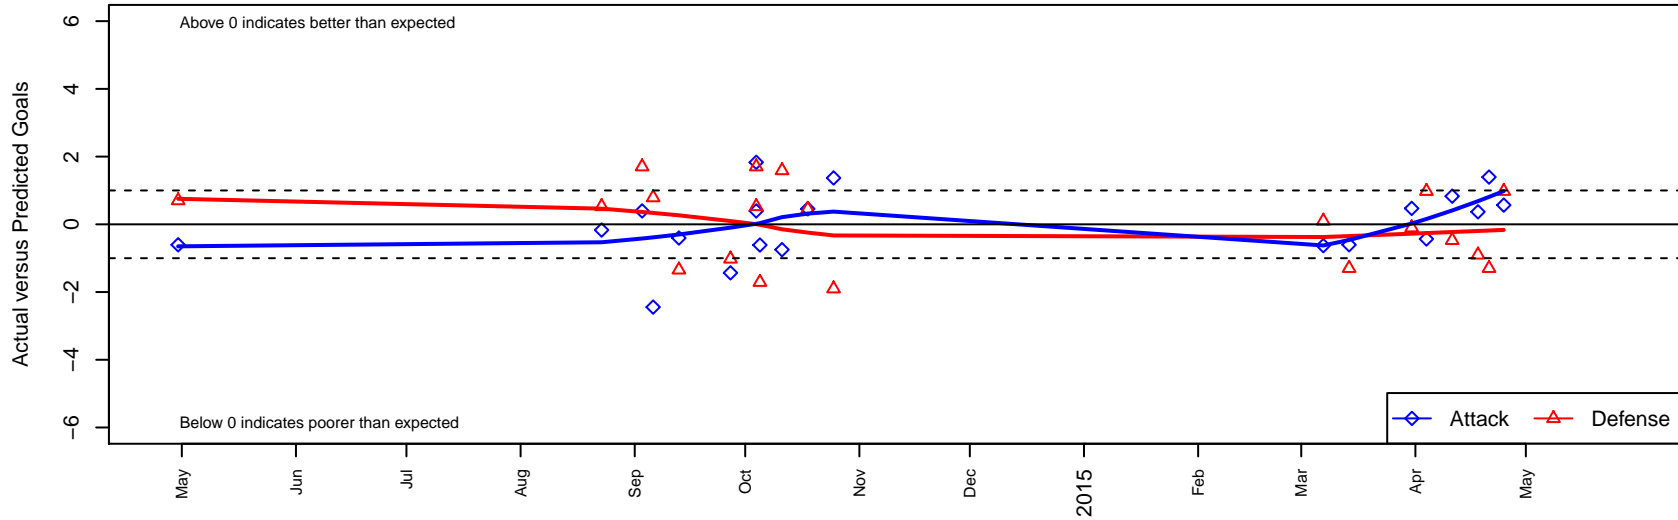

# Idaho Rush Nero B00

Idaho Rush Soccer  
 Boise, ID  
 B00 total strength=862  
 attack=1.4 defense=1.1  
 fall league = Idaho D3 U14  
 spr league = Spr Idaho D3 B U14

alt names used:  
 IDAHO RUSH NERO (ID)  
 Idaho Rush U14 Nero  
 IDAHO RUSH NERO U13 (ID)  
 IDAHO RUSH NERO  
 IDAHO RUSH NERO

Venues played:  
 2013 Spr Idaho D3 U13 Division 2 U13  
 2014 Idaho D3 U14 U14  
 2014 GEM State Challenge U14B U14  
 2014 Spr Idaho D3 B U14

**Idaho Rush Nero B00**  
 Dots are actual minus expected GF (blue circles) and GA (red triangles).  
 Blue line is smoothed change in attack strength. Red is smoothed change in defense strength.

**attack and defense variance (black dot)  
relative to other teams  
and top 10 in region**

**attack and defense rating  
relative to others at age  
and all opponents in last 13 months**

**Performance relative to 13 month average**